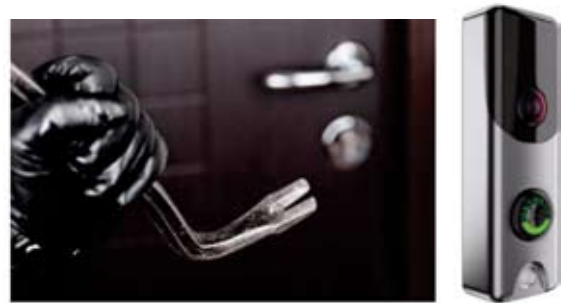

FEBRUARY 2018 NEWSLETTER

Video Doorbell Thwarts Break and Enter

Recently, a break and enter was attempted and thwarted at a home with a True Steel Security Automation system. The video doorbell is primarily designed for notifying the owners when someone comes to their home when they are away, allowing them to see and speak to the person at the door. They can even remotely unlock the door for them if they choose. In this instance, the doorbell's motion detection feature was triggered when the would-be burglar was attempting to break into their garage in the middle of the night. He noticed the light come on and was scared away. True Steel Security offers automation of alarms, lights, locks, thermostats, garage doors and doorbells as well as high-quality video solutions.

Please visit our True Steel Security YouTube channel to view our video doorbell footage or select the link below.
<https://www.youtube.com/watch?v=s215-yvTTEk>

5th Annual Free Monitoring For Life Draw In April 2018